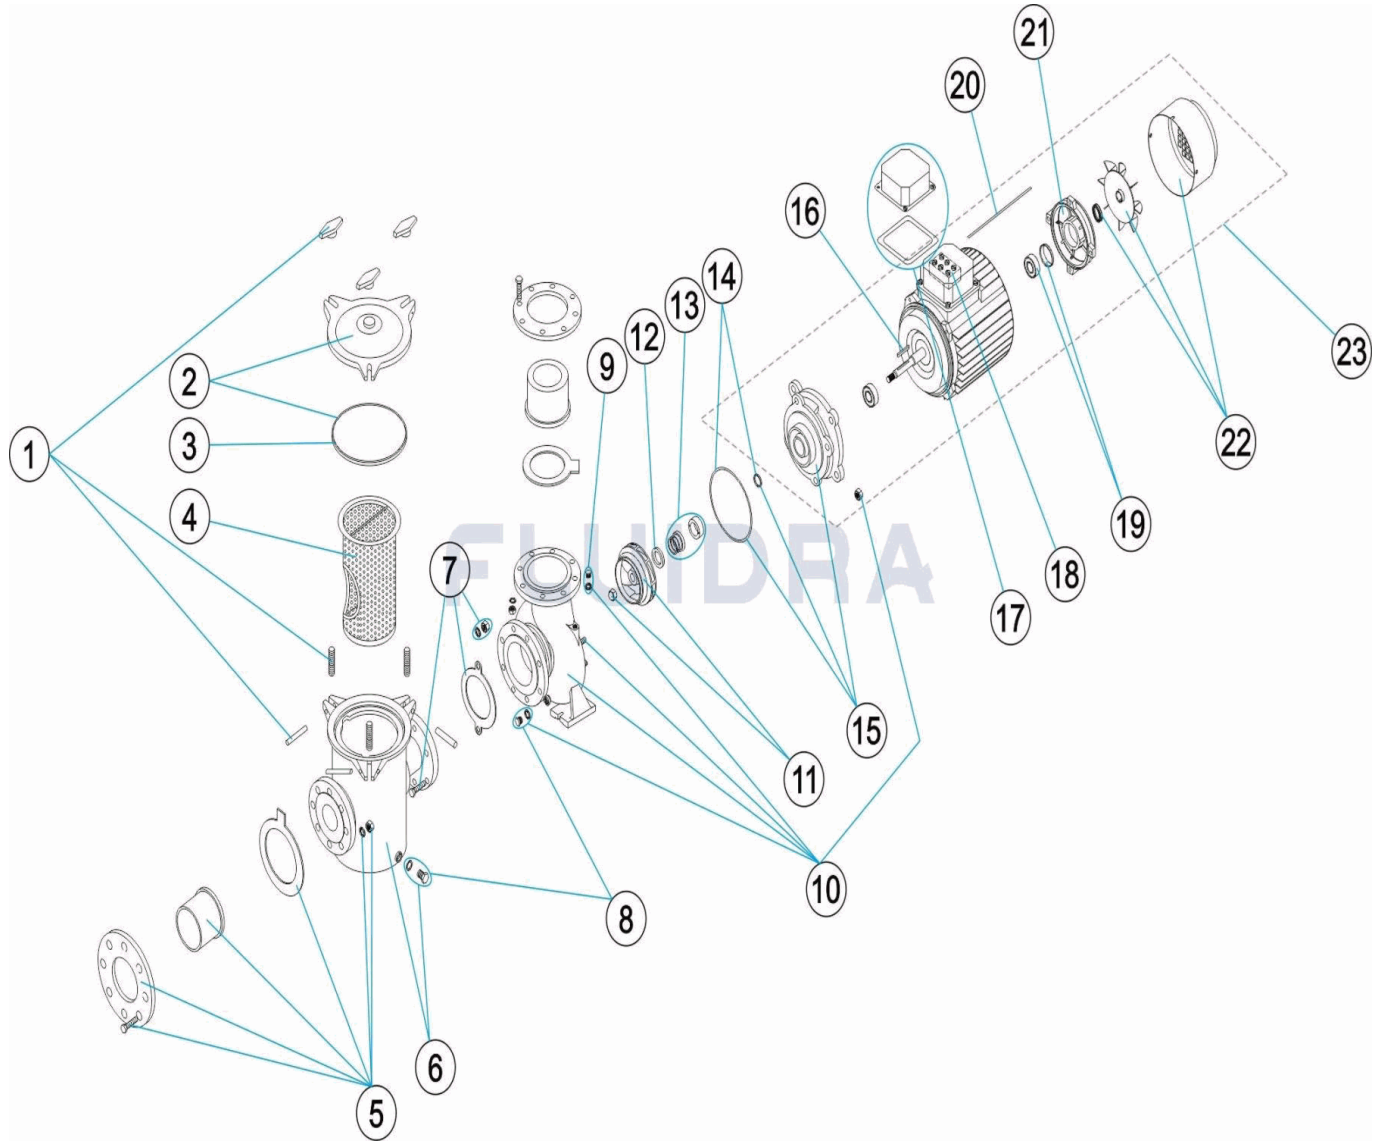

CODE 01242, 01243, 01244, 01245, 01246, 01247, 01248, 01249, 01250, 01251, 01252, 01253, 01254, 01255, 01256

DESCRIPTION: CENTRIFUGAL PUMP BRONZE BAIKAL C-3000

ENGLISH

POS	CODE	DESCRIPTION	POS	CODE	DESCRIPTION
1	4405020201	MOTOR PIN	8	* 4405020231	PUMP BODY DRAIN PLUG
2	4405050102	PRE-FILTER COVER	8	* 4405020230	PUMP BODY DRAIN PLUG
3	4405020255	O' RING D. 232X8	9	* 4405020507	PRE-FILTER DRAIN PLUG
4	4405020203	PRE-FILTER BASKET	9	* 4405020232	PRE-FILTER DRAIN PLUG
5	* 4405020257	UNION FITTINGS D 90 3HP-5,5HP(1196/1197)	10	* 4405050111	PUMP HOUSING 3 - 5,5 HP
5	* 4405020258	UNION FITTINGS D 110 5,5HP(1198/1199)-10HP	10	* 4405050112	PUMP HOUSING 5,5 - 12,5 HP
5	* 4405020259	UNION FITTINGS 15 HP	10	* 4405050113	BODY (15 HP)
6	* 4405050104	PRE-FILTER (3-5.5 HP)	11	* 4405050114	IMPELLER 3 HP
6	* 4405050105	PRE-FILTER (5.5-10 HP)	11	* 4405050013	IMPELLER 3 HP 60 HZ
6	* 4405050106	PRE-FILTER (12.5 HP)	11	* 4405050115	IMPELLER 4 HP
6	* 4405050107	PRE-FILTER 15 HP	11	* 4405050014	IMPELLER 4 HP 60 HZ
7	* 4405020208	PRE-FILTER UNION 3 HP TO 5,5 HP(1196/1197)	11	* 4405050116	IMPELLER 5,5 HP
7	* 4405020209	PRE-FILTER/PUMP UNION 7.5HP(01215-01216)-10 HI	11	* 4405050015	IMPELLER 5,5 HP 60 HZ
7	* 4405020210	PRE-FILTER UNION 15 HP	11	* 4405050117	IMPELLER 5,5 HP